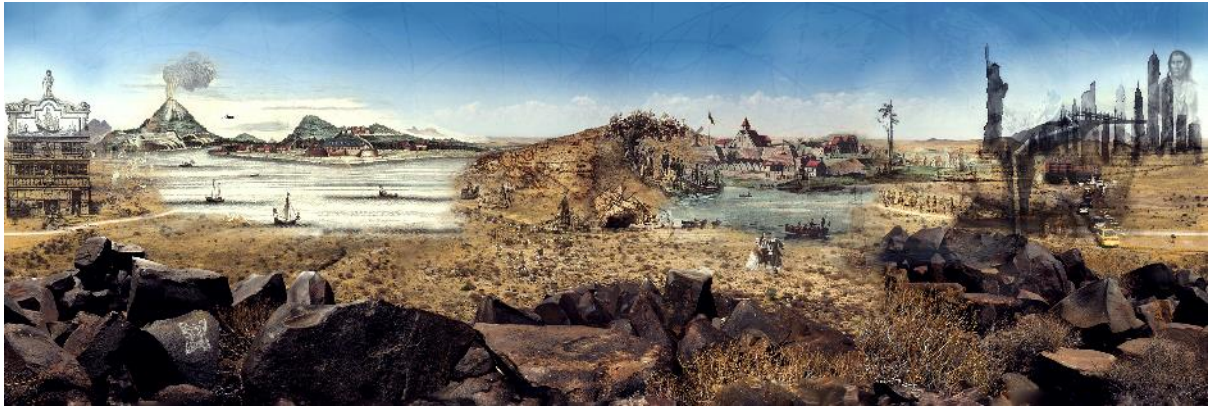

ANNEX – PRESS IMAGES

*Beatrice Glow, Tobacco, Spice Route Series, 2016*

*Beatrice Glow and Alexandre Girardeau, Mannahatta VR: Envisioning Lenapeway, 2016- present, interactive virtual reality experience*

*Beatrice Glow and Alexandre Girardeau, Rhunhattan: A Tale of Two Islands, equirectangular image, 2017*